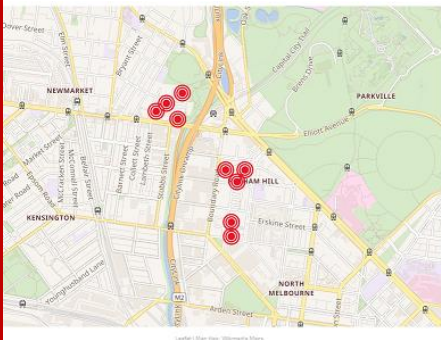

# COVID - 19 in Victoria

There are lots of people with COVID - 19 in some places

5 July 2020.

There are 4 housing towers in Flemington.

There are 5 housing towers in North Melbourne.

You must stay in your home.

Do **not** meet with  
your neighbours.

It started on Saturday.

It is for 5 days.

Ask police for help. Like

- to get food
- get a COVID - 19 test
- to talk to your doctor.